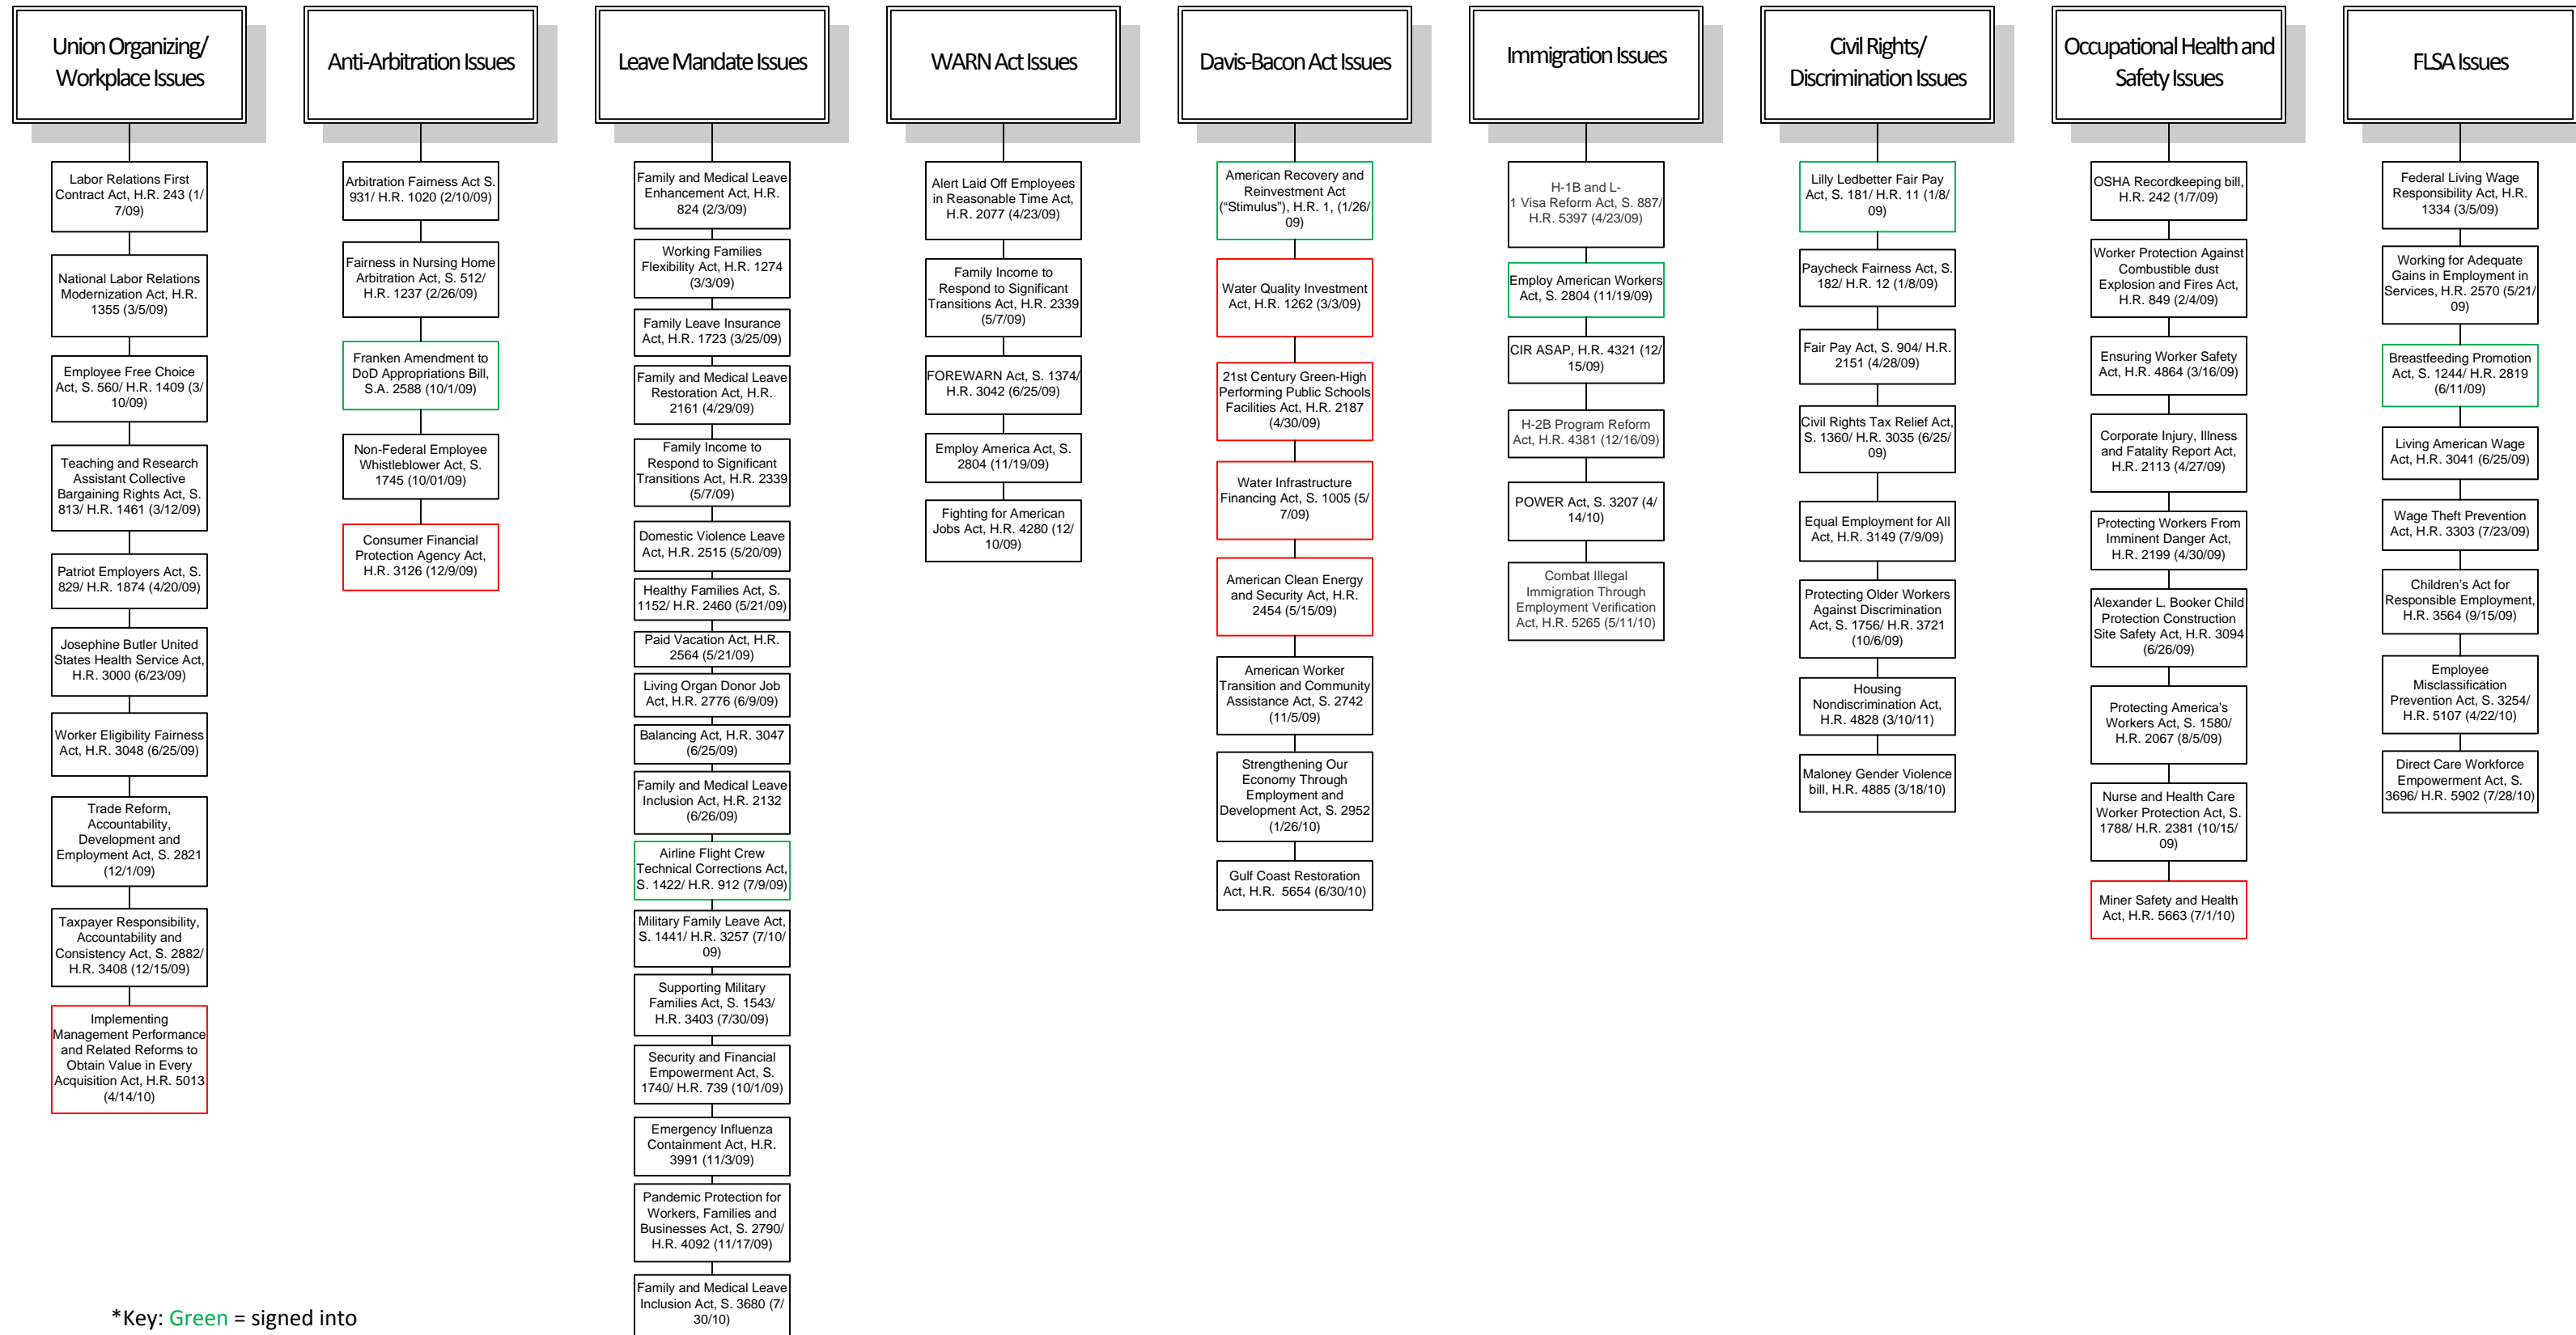

# Overview of Labor and Immigration Legislation in the 111th Congress

\*Key: Green = signed into law; Red = committee markup/ report issued.